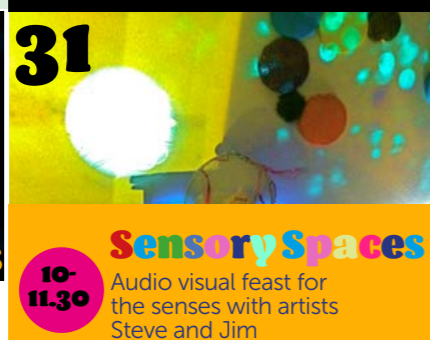

10-11.30  
**Sensory Spaces**  
Audio visual feast for the senses with artists Steve and Jim

10.30-11.30  
**Didgeridoo workshop**  
and percussion with musician Tim Lane

1-3  
**Curious Sounds**  
Workshops to create intriguing noises with Ceylan Hay