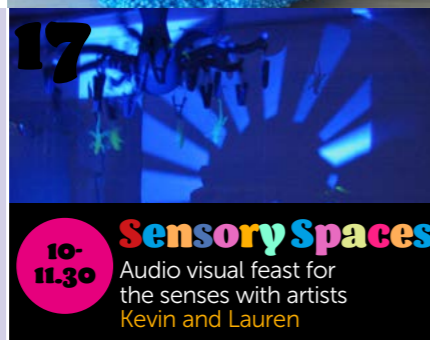

10-11.30
Sensory Spaces
Audio visual feast for the senses with artists Kevin and Lauren