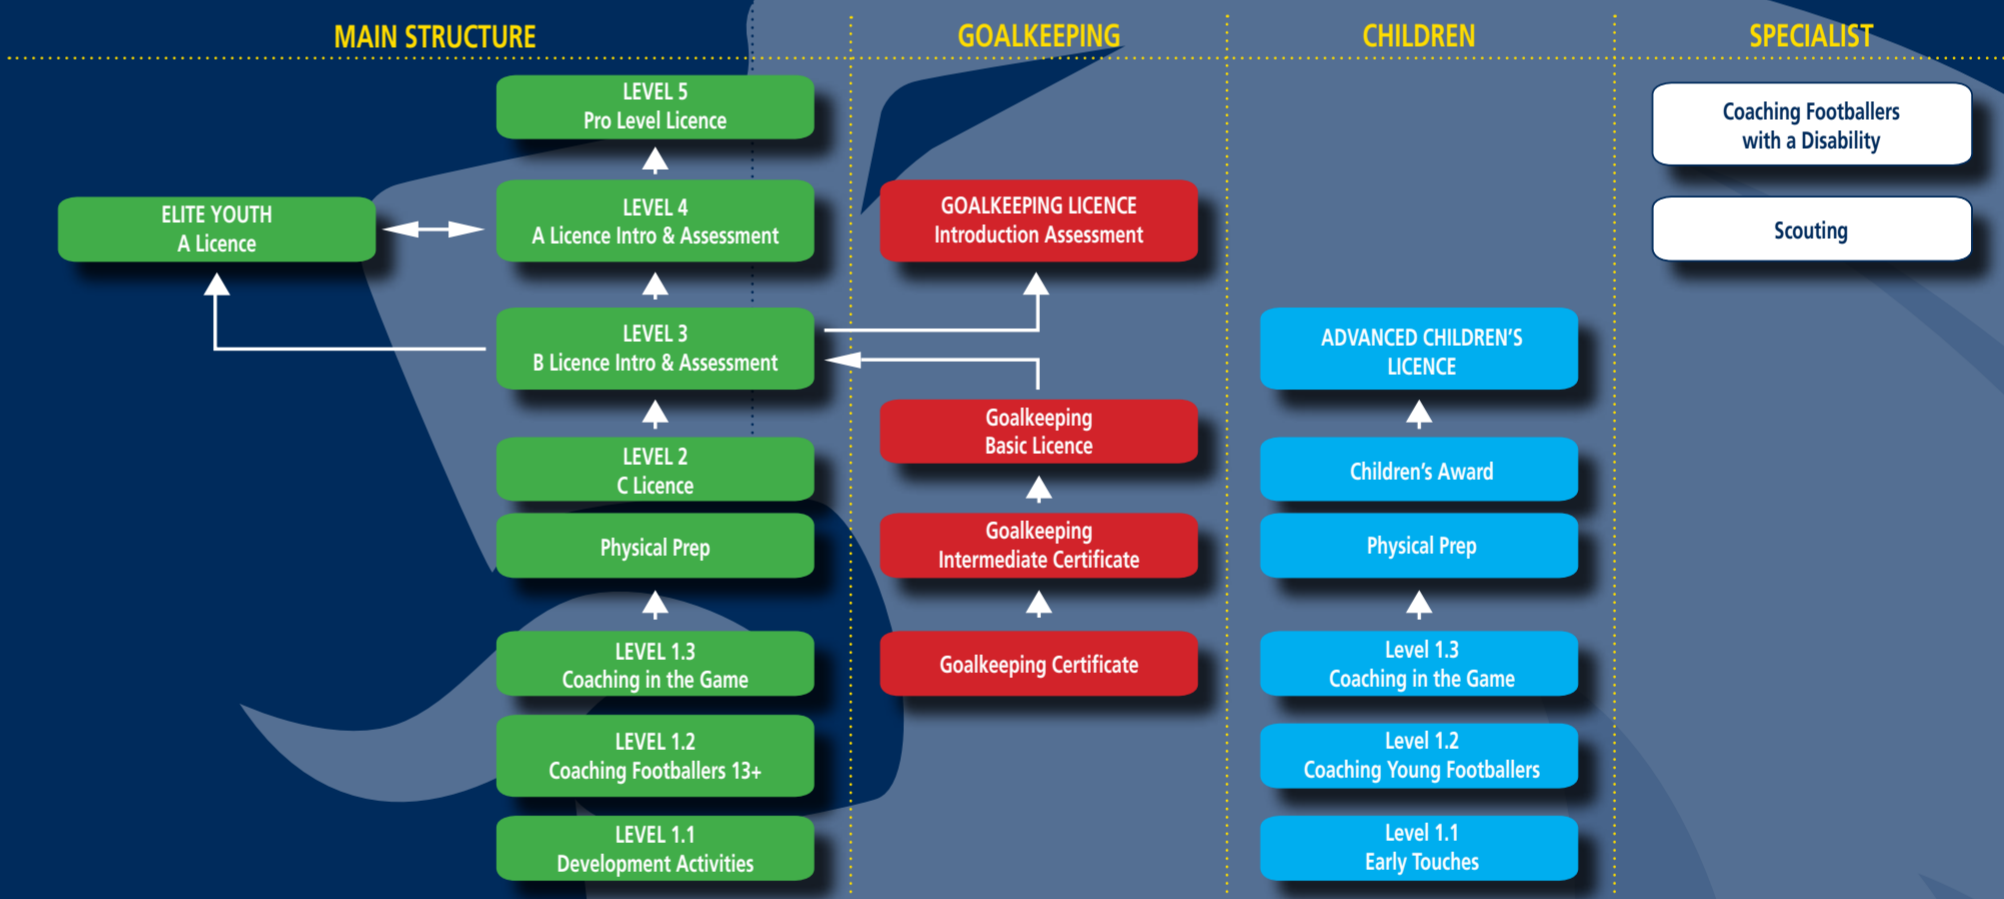

MAIN | LEVEL 1.2 | COACHING FOOTBALLERS 13+

Cost - £55.00

Date	Time	Venue	Apply to
8 & 15 March 14	10.00am - 4.00pm	Forrester/St Augustine's Sports Hub, Edinburgh	Chris Roberts
16 & 23 March 14	10.00am - 4.00pm	Queens Leisure Centre, Galashiels	Drew Kelly
18 & 25 April 14	10.00am - 4.00pm	Bathgate Sports Centre, Bathgate	Jim Grant
16 & 23 May 14	10.00am - 4.00pm	Poltonhall Rec. Ground (outdoor astro), Bonnyrigg	Keith Wright
15 & 16 July 14	10.00am - 4.00pm	Peffermill Playing Fields, Edinburgh	Chris Roberts
30 Aug & 6 Sept 14	10.00am - 4.00pm	Meadowmill Sports Centre, Tranent	Sean McAuley
5 & 12 October 14	10.00am - 4.00pm	Queens Leisure Centre, Galashiels	Drew Kelly
10 & 17 October 14	10.00am - 4.00pm	Bathgate Sports Centre, Bathgate	Jim Grant
2 & 9 November 14	10.00am - 4.00pm	Tynecastle Stadium, Edinburgh	Alan White

COACH EDUCATION PATHWAY

COACH IN-SERVICE | VARIOUS

Cost - FREE

Event	Date	Time	Venue	Apply to
C Licence In-Service	7 February 14	7.00pm - 9.00pm	Spartans Academy, 92 Pilton Drive, Edinburgh	South East Region Office
West Lothian Football Forum	17 March 14	7.00pm - 8.30pm	Energy Assets Arena, Livingston	South East Region Office
East Lothian Football Forum	24 March 14	7.00pm - 8.30pm	Meadowmill Sports Centre, Tranent	South East Region Office
Children's Award In-Service	28 March 14	6.30pm - 8.30pm	Dalkeith Campus (Indoor Hall), Dalkeith	South East Region Office
Midlothian Football Forum	31 March 14	7.00pm - 8.30pm	Polton Hall Sports Complex, Bonnyrigg	South East Region Office
Scottish FA/SBJFA Transition Workshop	18 April 14	6.30pm - 8.30pm	3G Arena, Gala Fairyeen FC, Galashiels	South East Region Office
Regional Coach Development Day - Cost £10.00	27 April 14	10.00am - 4.00pm	Energy Assets Arena, Livingston	South East Region Office
Coaching Footballers with a Disability	6 May 14	6.00pm - 9.00pm	Forrester High School, Edinburgh	South East Region Office
Pre-season Training	18 July 14	6.30pm - 8.30pm	3G Arena, Gala Fairyeen FC, Galashiels	South East Region Office
Pre-season Training	21 July 14	6.30pm - 8.30pm	Peffermill Playing Fields, Edinburgh	South East Region Office
C Licence In-Service	22 August 14	6.30pm - 8.30pm	Peffermill Playing Fields, Edinburgh	South East Region Office
West Lothian Football Forum	25 August 14	7.00pm - 8.30pm	Energy Assets Arena, Livingston	South East Region Office
East Lothian Football Forum	13 October 14	7.00pm - 8.30pm	Meadowmill Sports Centre, Tranent	South East Region Office
Midlothian Football Forum	20 October 14	7.00pm - 8.30pm	Polton Hall Sports Complex, Bonnyrigg	South East Region Office
West Lothian Football Forum	27 October 14	7.00pm - 8.30pm	Energy Assets Arena, Livingston	South East Region Office

FOR MORE INFORMATION ON ALL SCOTTISH FA PROGRAMMES PLEASE VISIT:
www.scottishfa.co.uk/southeast | [@sfa_southeast](https://twitter.com/sfa_southeast) | www.scottishfa.co.uk/coacheducation

SOUTH EAST REGION OFFICE CONTACTS -

DAVID DRUMMOND - Scottish FA Regional Manger. E. David.Drummond@scottishfa.co.uk
AIDAN FORBES - Scottish FA Office & Event Co-ordinator. E. southeast@scottishfa.co.uk
DAVID SHELDON - Scottish FA Club Development Manager. E. David.Sheldon@scottishfa.co.uk
KAREN MCCONNELL - Scottish FA Club Development Officer, G & W Football. E. Karen.McConnell@scottishfa.co.uk
CHRIS SMITH - Scottish FA Player & Coach Development Officer. E. Chris.Smith@scottishfa.co.uk
JENNIFER MALONE - Scottish FA Football Equity Officer. E. Jennifer.Malone@scottishfa.co.uk
McArthur Pavilion, Peffermill Playing Fields, Peffermill Road, Edinburgh EH16 5LL. T. 0131 667 8245.

FOOTBALL DEVELOPMENT OFFICER CONTACTS -